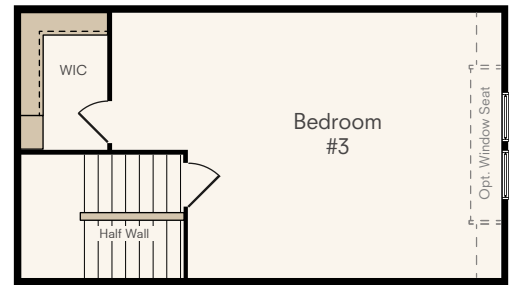

Optional Guest Suite

HubbleHomes.com

HUBBLE HOMES
Your Builder of Choice