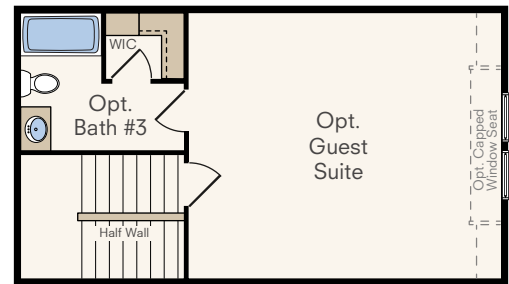

Optional Guest Suite

HubbleHomes.com

HUBBLE HOMES
Your Builder of Choice